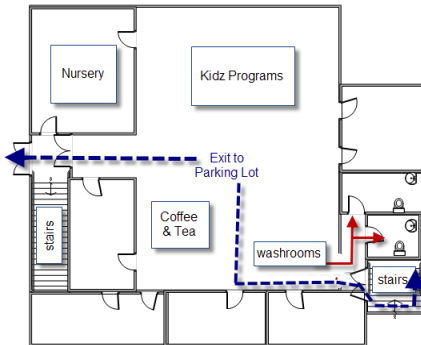

What's Where

Here is a rough map of Amberlea Presbyterian Church...

Upper Level:

- The stairs at the back lead to the lower level exit to the parking lot
- Washrooms are off the side hall
- The audio booth is around the corner from the library
- The library is in the entrance way

Lower Level:

- Washrooms next to the front stairs
- Nursery is next to the exit to the parking lot; enter from the main hall
- Front stairs lead to the front door exit

KidZone

The Kidzone Program (JK to G5), and the Junior Youth Program (G6-8), start after the praise time upstairs in the 11:00 service.