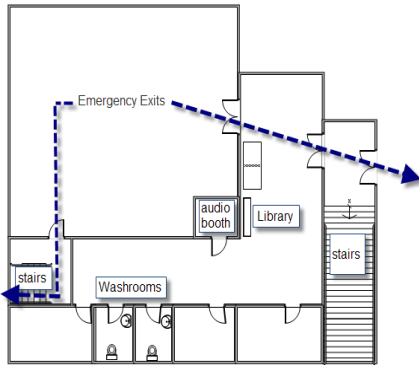

What's Where

Here is a rough map of Amberlea Presbyterian Church...

Upper Level:

- The stairs at the back lead to the lower level exit to the parking lot
- Washrooms are off the side hall
- The audio booth is around the corner from the library
- The library is in the entrance way

Lower Level:

- Washrooms next to the front stairs
- Nursery is next to the exit to the parking lot; enter from the main hall
- Front stairs lead to the front door exit

KidZone

The Kidzone Program (JK to G5), and the Junior Youth Program (G6-8), start after the praise time upstairs in the 11:00 service.